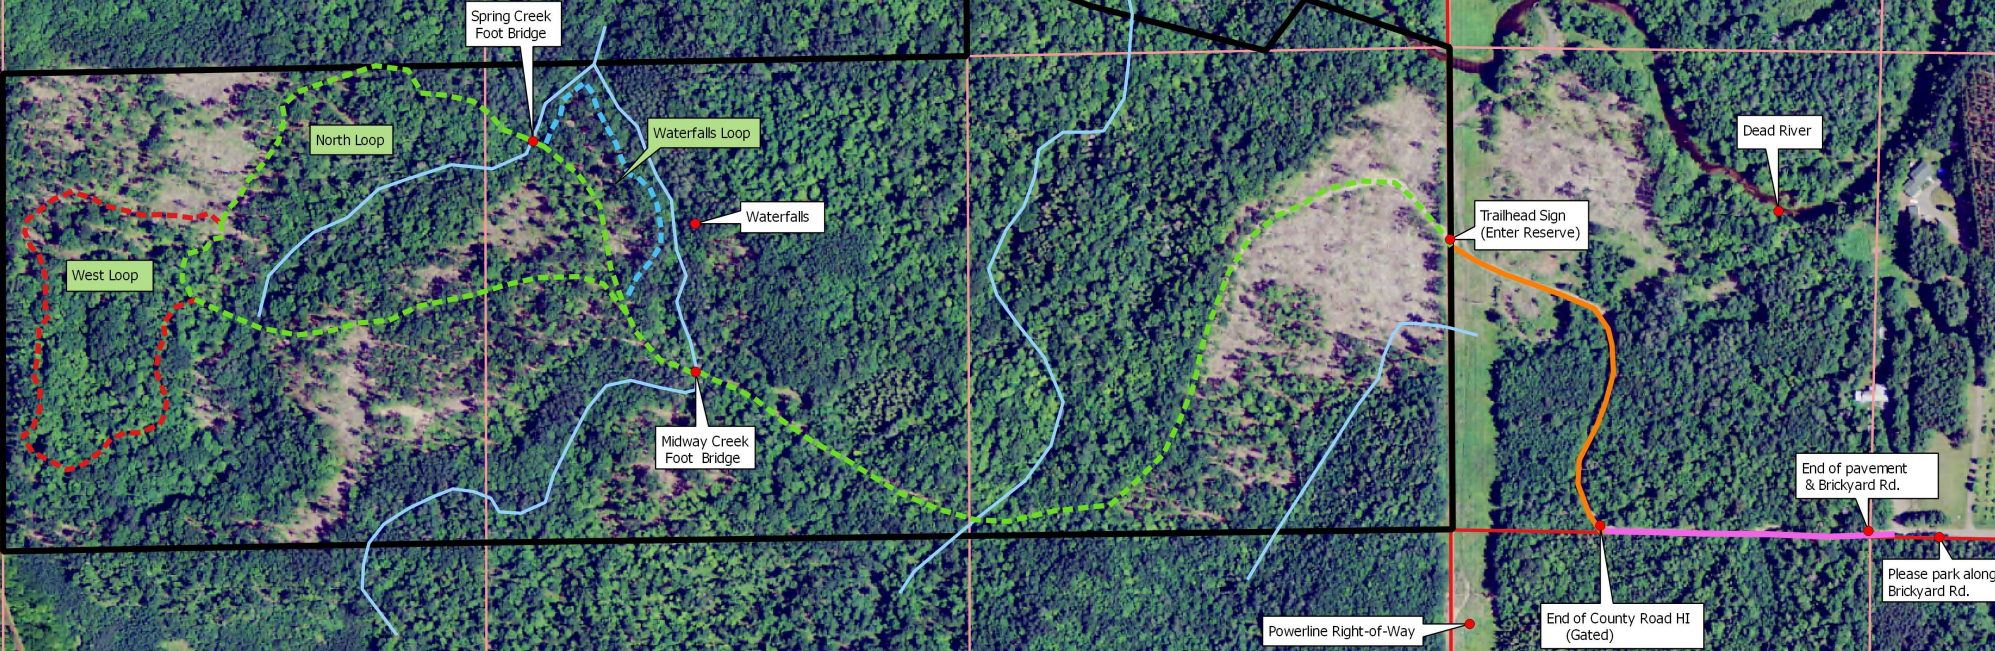

VIELMETTI-PETERS CONSERVATION RESERVE

Legend

- Vielmetti-Peters Reserve
- Section Lines
- 40 Lines
- County Rd HI
- Private Road
- Green Trail
- West Loop
- Waterfalls Loop
- Streams