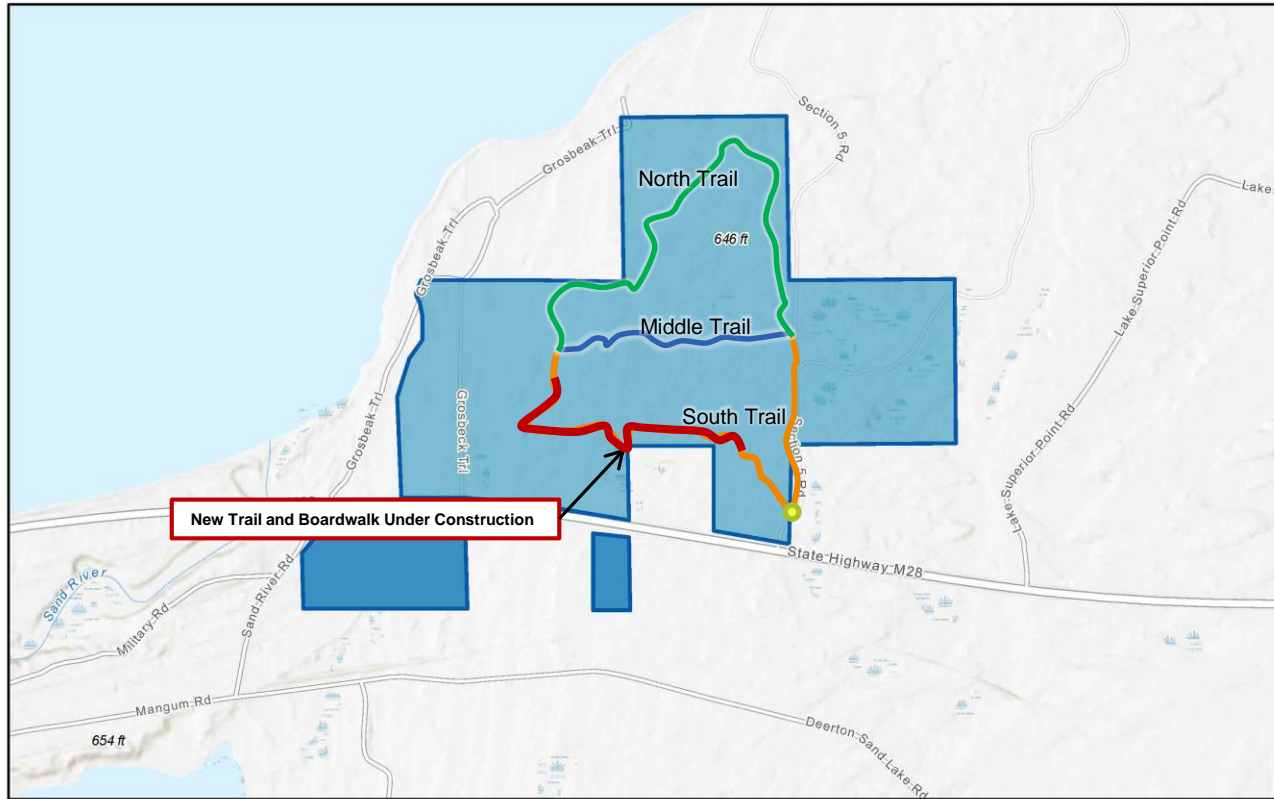

Tory's Woods

10/18/2024

Tory's Woods Boundary	North Trail: 1.1 miles
South Trail: 1.3 miles	Middle Trail: 0.5 mile
Closed for Construction	Parking

World Hillshade

1:17,842